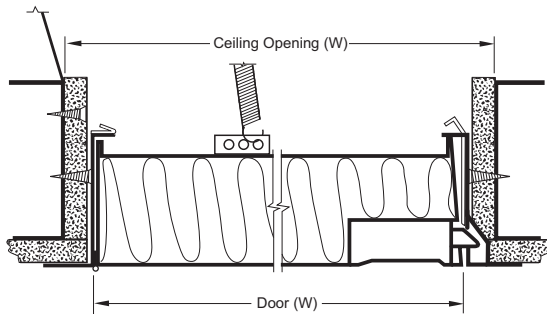

Latches: Universal latch mechanism – convertible between turning and key lock type.

Minimum Size: 8" x 8" (203 x 203)

Maximum Size: 24" x 36" (610 x 914)

Options

- Mortise preparation for cylinder lock (lock by others).

Ratings

UL 10B Fire Resistance Rating: 1½ hour (vertical)

Listings

Meets NFPA Standards: 80, 90A, and 101

Meets Building Code Standards: IBC, NBC, NFPA, SBC and UBC

Model FD
(standard)

Typical Ceiling Installation

Typical Wall Installation

Door Size W x H	Wall Opening Size W x H	Ceiling Opening Size W x H	Number of Latches
8" x 8" (203 x 203)	8 ³ / ₈ " x 8 ³ / ₈ " (213 x 213)	9 ³ / ₈ " x 9 ³ / ₈ " (238 x 238)	1
10" x 10" (254 x 254)	10 ³ / ₈ " x 10 ³ / ₈ " (264 x 264)	11 ³ / ₈ " x 11 ³ / ₈ " (289 x 289)	1
12" x 12" (305 x 305)	12 ³ / ₈ " x 12 ³ / ₈ " (314 x 314)	13 ³ / ₈ " x 13 ³ / ₈ " (340 x 340)	1
14" x 14" (356 x 356)	14 ³ / ₈ " x 14 ³ / ₈ " (365 x 365)	15 ³ / ₈ " x 15 ³ / ₈ " (391 x 391)	1
16" x 16" (406 x 406)	16 ³ / ₈ " x 16 ³ / ₈ " (416 x 416)	17 ³ / ₈ " x 17 ³ / ₈ " (441 x 441)	1
18" x 18" (457 x 457)	18 ³ / ₈ " x 18 ³ / ₈ " (467 x 467)	19 ³ / ₈ " x 19 ³ / ₈ " (492 x 492)	1
24" x 24" (610 x 610)	24 ³ / ₈ " x 24 ³ / ₈ " (619 x 619)	25 ³ / ₈ " x 25 ³ / ₈ " (644 x 644)	1
24" x 36" (610 x 914)	24 ³ / ₈ " x 36 ³ / ₈ " (619 x 924)	25 ³ / ₈ " x 37 ³ / ₈ " (644 x 949)	1