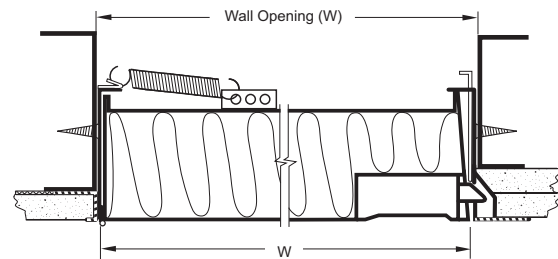

Latches: Universal latch mechanism – convertible between turning and key lock type.

Minimum Size: 8" x 8" (203 x 203)

Maximum Size: 24" x 36" (610 x 914)

Options

- Mortise preparation for cylinder lock (lock by others).

Ratings

UL 10B Fire Resistance Rating: 1½ hour (vertical)

Listings

Meets NFPA Standards: 80, 90A, and 101

Meets Building Code Standards: IBC, NBC, NFPA, SBC and UBC

Model FD
(standard)

Typical Ceiling Installation

Typical Wall Installation

Door Size W x H	Wall Opening Size W x H	Ceiling Opening Size W x H	Number of Latches
8" x 8" (203 x 203)	8 ³ / ₈ " x 8 ³ / ₈ " (213 x 213)	9 ³ / ₈ " x 9 ³ / ₈ " (238 x 238)	1
10" x 10" (254 x 254)	10 ³ / ₈ " x 10 ³ / ₈ " (264 x 264)	11 ³ / ₈ " x 11 ³ / ₈ " (289 x 289)	1
12" x 12" (305 x 305)	12 ³ / ₈ " x 12 ³ / ₈ " (314 x 314)	13 ³ / ₈ " x 13 ³ / ₈ " (340 x 340)	1
14" x 14" (356 x 356)	14 ³ / ₈ " x 14 ³ / ₈ " (365 x 365)	15 ³ / ₈ " x 15 ³ / ₈ " (391 x 391)	1
16" x 16" (406 x 406)	16 ³ / ₈ " x 16 ³ / ₈ " (416 x 416)	17 ³ / ₈ " x 17 ³ / ₈ " (441 x 441)	1
18" x 18" (457 x 457)	18 ³ / ₈ " x 18 ³ / ₈ " (467 x 467)	19 ³ / ₈ " x 19 ³ / ₈ " (492 x 492)	1
24" x 24" (610 x 610)	24 ³ / ₈ " x 24 ³ / ₈ " (619 x 619)	25 ³ / ₈ " x 25 ³ / ₈ " (644 x 644)	1
24" x 36" (610 x 914)	24 ³ / ₈ " x 36 ³ / ₈ " (619 x 924)	25 ³ / ₈ " x 37 ³ / ₈ " (644 x 949)	1