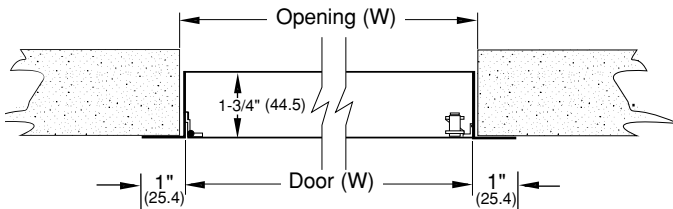

Frame: 1" x 1³/₄" x 16 ga. (25 x 45 x 1.6) phosphate dipped steel flange with grey prime coat finish [model TMS are 18 ga. (1.3) #4 satin finish stainless steel]

Door Panel: 14 gauge (2.0) phosphate dipped steel with grey prime coat finish [model TMS are 18 ga. (1.3) #4 satin finish stainless steel].

Hinge: Concealed – continuous piano type.

Latches: Steel – flush screwdriver operated cam type.

Minimum Size: 8" x 8" (203 x 203)

Maximum Size: 36" x 36" (914 x 914)

Options

Cylinder key lock, flush mounted.

Model **TM**
(standard)

Model **TM** Typical Wall or Ceiling Installation

Door Size W x H	Opening Size W x H	Number of Latches
8" x 8" (203 x 203)	8 ³ / ₈ " x 8 ³ / ₈ " (213 x 267)	1
8" x 12" (203 x 305)*	8 ³ / ₈ " x 12 ³ / ₈ " (213 x 314)	1
10" x 10" (254 x 254)	10 ³ / ₈ " x 10 ³ / ₈ " (264 x 264)	1
12" x 12" (305 x 305)	12 ³ / ₈ " x 12 ³ / ₈ " (314 x 314)	1
12" x 16" (305 x 406)*	12 ³ / ₈ " x 16 ³ / ₈ " (314 x 416)	1
12" x 18" (305 x 457)*	12 ³ / ₈ " x 18 ³ / ₈ " (314 x 467)	1
12" x 24" (305 x 610)*	12 ³ / ₈ " x 24 ³ / ₈ " (314 x 619)	2
14" x 14" (356 x 356)	14 ³ / ₈ " x 14 ³ / ₈ " (365 x 365)	1
16" x 16" (406 x 406)*	16 ³ / ₈ " x 16 ³ / ₈ " (416 x 416)	1
16" x 20" (406 x 508)	16 ³ / ₈ " x 20 ³ / ₈ " (416 x 518)	1
18" x 18" (457 x 457)	18 ³ / ₈ " x 18 ³ / ₈ " (467 x 467)	1
20" x 24" (406 x 610)*	20 ³ / ₈ " x 24 ³ / ₈ " (518 x 619)	2
20" x 30" (406 x 762)*	20 ³ / ₈ " x 30 ³ / ₈ " (518 x 518)	4
22" x 30" (559 x 762)	22 ³ / ₈ " x 30 ³ / ₈ " (568 x 772)	4
24" x 24" (610 x 610)*	24 ³ / ₈ " x 24 ³ / ₈ " (619 x 619)	4
24" x 30" (610 x 762)	24 ³ / ₈ " x 30 ³ / ₈ " (619 x 772)	5
24" x 36" (610 x 914)	24 ³ / ₈ " x 36 ³ / ₈ " (619 x 924)	5
30" x 30" (762 x 762)*	30 ³ / ₈ " x 30 ³ / ₈ " (772 x 772)	5
36" x 36" (914 x 914)*	36 ³ / ₈ " x 36 ³ / ₈ " (924 x 924)	5