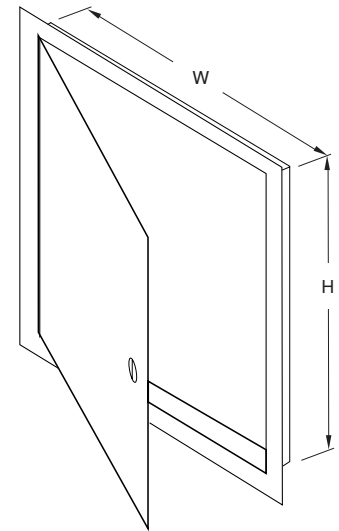

Application

Model TM and TMS access panels employ a hinge door panel to provide a convenient and economical means to obtain access to components behind masonry, tile, and drywall surfaces.

Standard Construction

Frame: 1" x 1³/₄" x 16 ga. (25 x 45 x 1.6) phosphate dipped steel flange with grey prime coat finish [model TMS are 18 ga. (1.3) #4 satin finish stainless steel]

Door Panel: 14 gauge (2.0) phosphate dipped steel with grey prime coat finish [model TMS are 18 ga. (1.3) #4 satin finish stainless steel].

Hinge: Concealed – continuous piano type.

Latches: Steel – flush screwdriver operated cam type.

Minimum Size: 8" x 8" (203 x 203)

Maximum Size: 36" x 36" (914 x 914)

Options

Cylinder key lock, flush mounted.

Model **TM**
(standard)

Model **TM** Typical Wall or Ceiling Installation

Door Size W x H	Opening Size W x H	Number of Latches
8" x 8" (203 x 203)	8 ³ / ₈ " x 8 ³ / ₈ " (213 x 267)	1
8" x 12" (203 x 305)*	8 ³ / ₈ " x 12 ³ / ₈ " (213 x 314)	1
10" x 10" (254 x 254)	10 ³ / ₈ " x 10 ³ / ₈ " (264 x 264)	1
12" x 12" (305 x 305)	12 ³ / ₈ " x 12 ³ / ₈ " (314 x 314)	1
12" x 16" (305 x 406)*	12 ³ / ₈ " x 16 ³ / ₈ " (314 x 416)	1
12" x 18" (305 x 457)*	12 ³ / ₈ " x 18 ³ / ₈ " (314 x 467)	1
12" x 24" (305 x 610)*	12 ³ / ₈ " x 24 ³ / ₈ " (314 x 619)	2
14" x 14" (356 x 356)	14 ³ / ₈ " x 14 ³ / ₈ " (365 x 365)	1
16" x 16" (406 x 406)*	16 ³ / ₈ " x 16 ³ / ₈ " (416 x 416)	1
16" x 20" (406 x 508)	16 ³ / ₈ " x 20 ³ / ₈ " (416 x 518)	1
18" x 18" (457 x 457)	18 ³ / ₈ " x 18 ³ / ₈ " (467 x 467)	1
20" x 24" (406 x 610)*	20 ³ / ₈ " x 24 ³ / ₈ " (518 x 619)	2
20" x 30" (406 x 762)*	20 ³ / ₈ " x 30 ³ / ₈ " (518 x 518)	4
22" x 30" (559 x 762)	22 ³ / ₈ " x 30 ³ / ₈ " (568 x 772)	4
24" x 24" (610 x 610)*	24 ³ / ₈ " x 24 ³ / ₈ " (619 x 619)	4
24" x 30" (610 x 762)	24 ³ / ₈ " x 30 ³ / ₈ " (619 x 772)	5
24" x 36" (610 x 914)	24 ³ / ₈ " x 36 ³ / ₈ " (619 x 924)	5
30" x 30" (762 x 762)*	30 ³ / ₈ " x 30 ³ / ₈ " (772 x 772)	5
36" x 36" (914 x 914)*	36 ³ / ₈ " x 36 ³ / ₈ " (924 x 924)	5